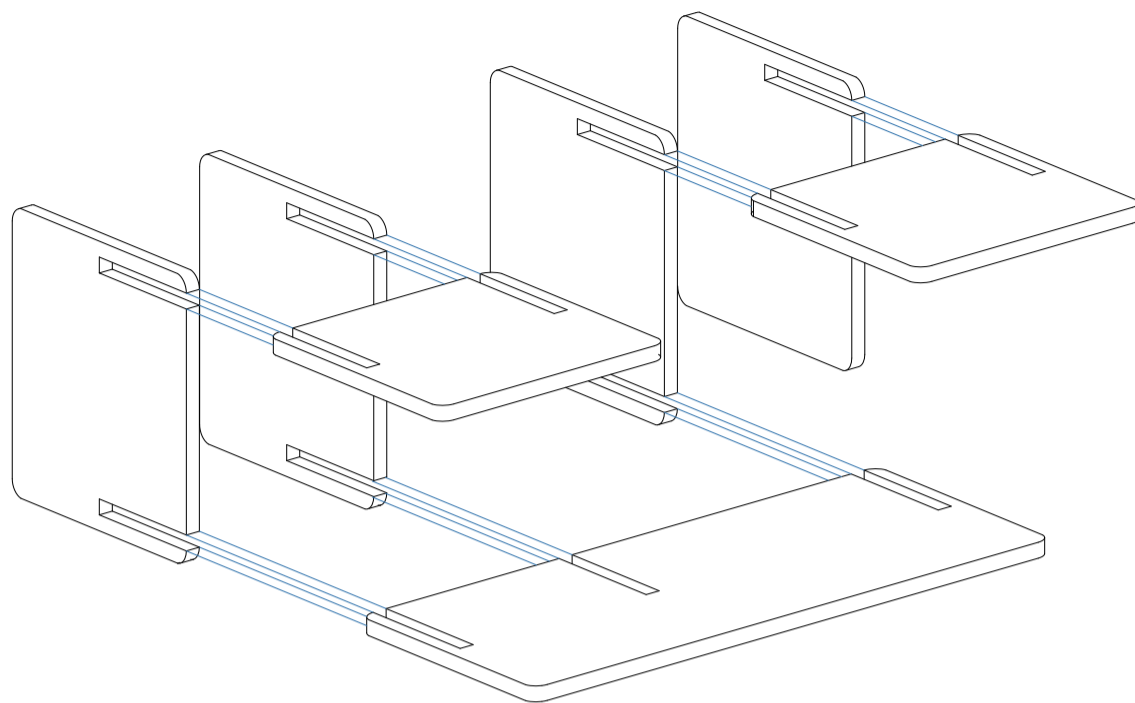

ASSEMBLY

FAMILIA 1 x5 pieces
FAMILIA 11 x1 piece
FAMILIA 4 x1 piece

MODEL

MATERIALS

2.5 centimeter thick cardboard sheets and recycled fruit baskets

MOUNTING

Assembly of interlocking parts

FUNCTION

Seats, supports and supports for fruit boxes for planting or storage

TIME

Assembly time: 5 minutes