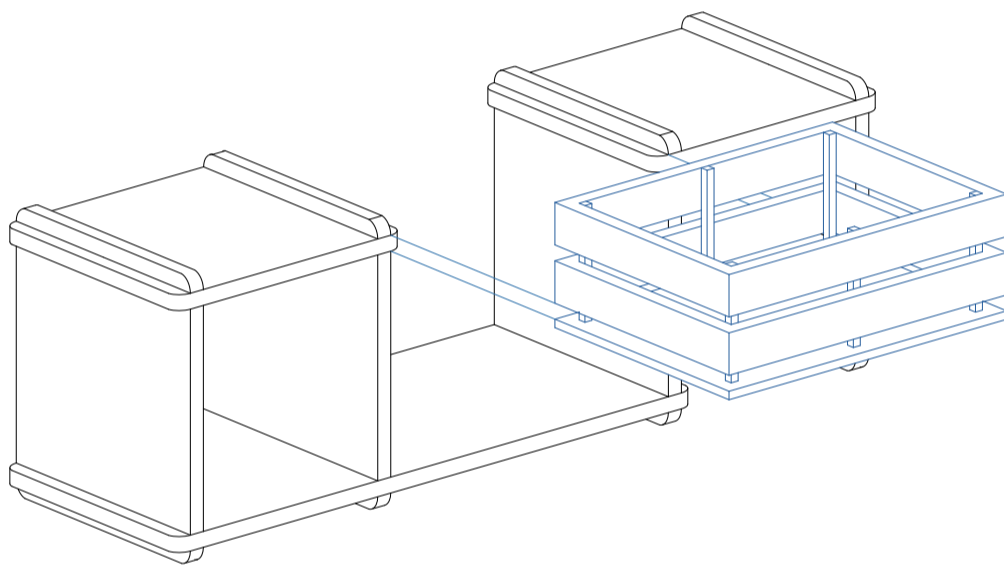

ASSEMBLY

FAMILIA 1 x5 pieces
FAMILIA 11 x1 piece
FAMILIA 4 x1 piece

MODEL

MATERIALS

2.5 centimeter thick cardboard sheets and recycled fruit baskets

MOUNTING

Assembly of interlocking parts

FUNCTION

Seats, supports and supports for fruit boxes for planting or storage

TIME

Assembly time: 5 minutes