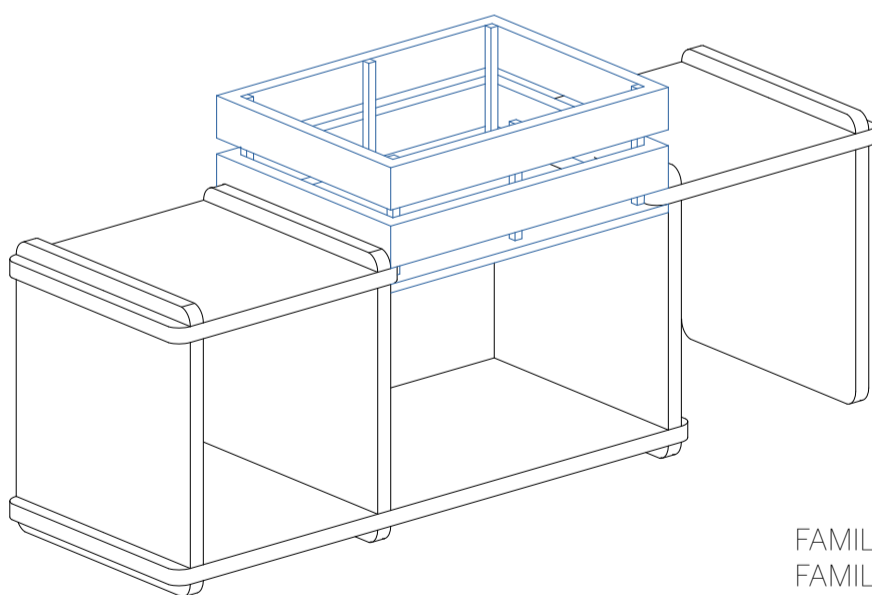

ASSEMBLY

FAMILIA 1 x5 pieces
FAMILIA 11 x1 piece
FAMILIA 4 x1 piece

MODEL

MATERIALS

2.5 centimeter thick cardboard sheets and recycled fruit baskets

MOUNTING

Assembly of interlocking parts

FUNCTION

Seats, supports and supports for fruit boxes for planting or storage

TIME

Assembly time: 5 minutes