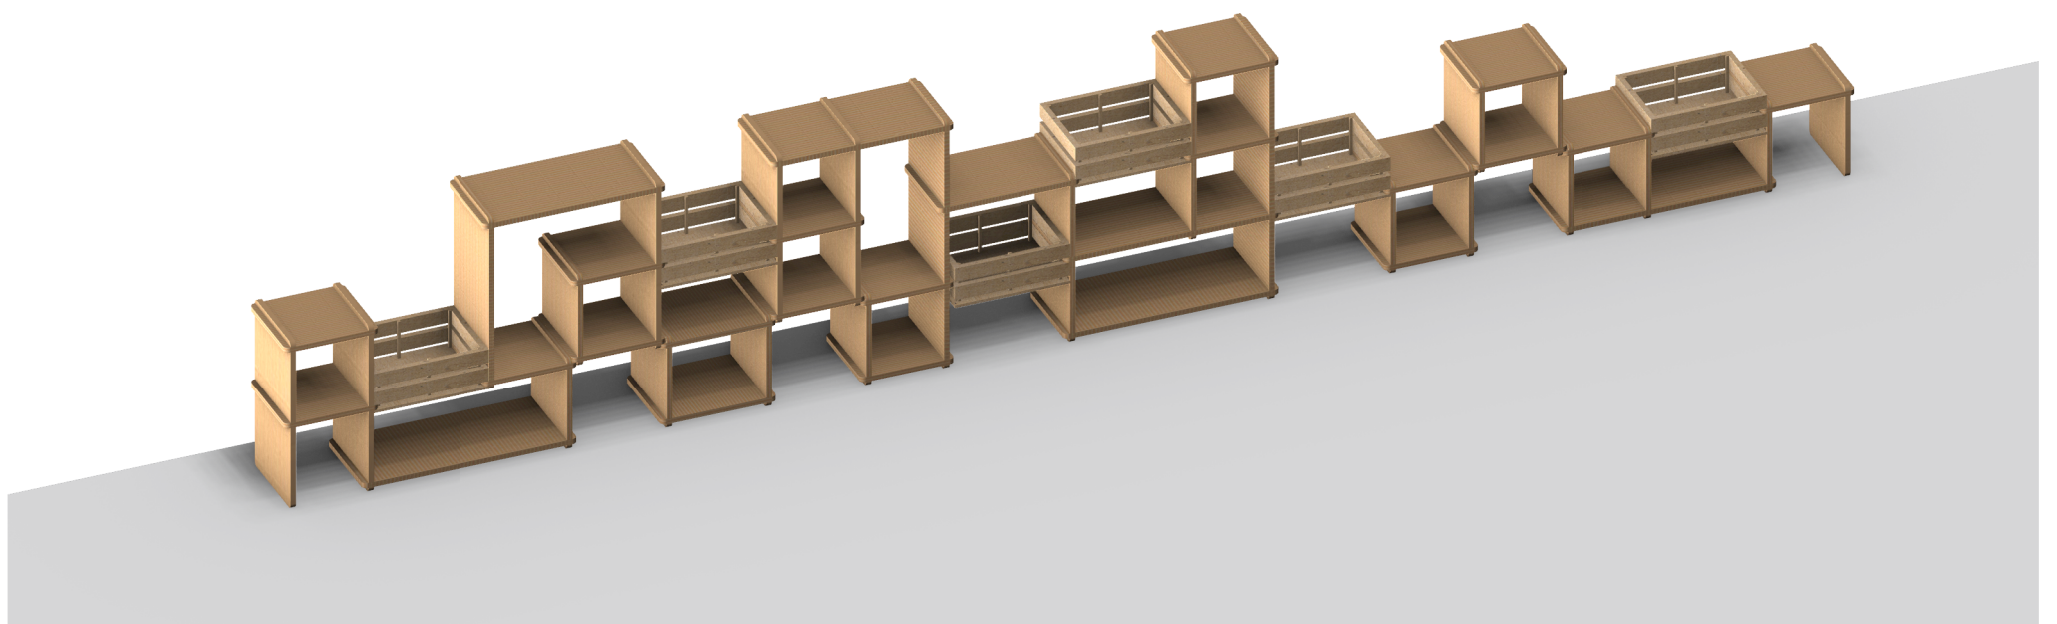

ASSEMBLY

Vertical pieces from left to right and from top to bottom:

- Family 1 x 2
- Family 2
- Family 8
- Family 1 x 5
- Family 4
- Family 1 x 4
- Family 2
- Family 4
- Family 2
- Family 1 x 7
- Family 4
- Family 1

Horizontal pieces from left to right:

- Family 3
- Family 4
- Family 2
- Family 1 x 2
- Family 4
- Family 1 x 2
- Family 4 x 2
- Family 1
- Family 5
- Family 4 x 2
- Family 5
- Family 1 x 8

MATERIALS

2.5 centimeter thick cardboard sheets and recycled fruit baskets

MOUNTING

Assembly of interlocking parts

FUNCTION

Seats, supports and supports for fruit boxes for planting or storage

TIME

Assembly time: 50 minutes