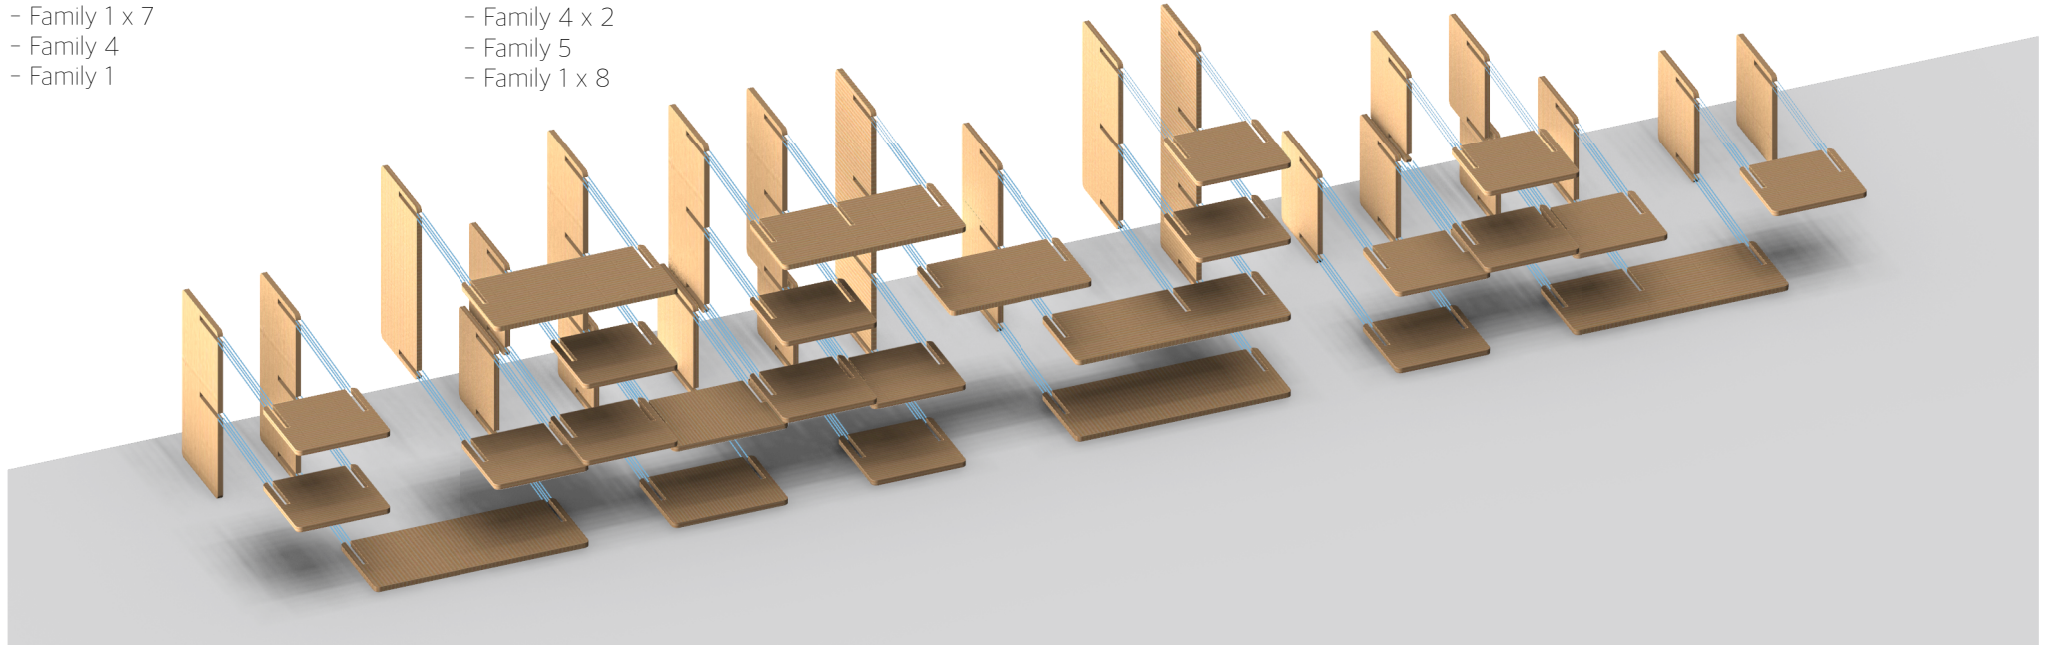

ASSEMBLY

Vertical pieces from left to right and from top to bottom:

- Family 1 x 2
- Family 2
- Family 8
- Family 1 x 5
- Family 4
- Family 1 x 4
- Family 2
- Family 4
- Family 2
- Family 1 x 7
- Family 4
- Family 1

Horizontal pieces from left to right:

- Family 3
- Family 4
- Family 2
- Family 1 x 2
- Family 4
- Family 1 x 2
- Family 4 x 2
- Family 1
- Family 5
- Family 4 x 2
- Family 5
- Family 1 x 8

MATERIALS

2.5 centimeter thick cardboard sheets and recycled fruit baskets

MOUNTING

Assembly of interlocking parts

FUNCTION

Seats, supports and supports for fruit boxes for planting or storage

TIME

Assembly time: 50 minutes