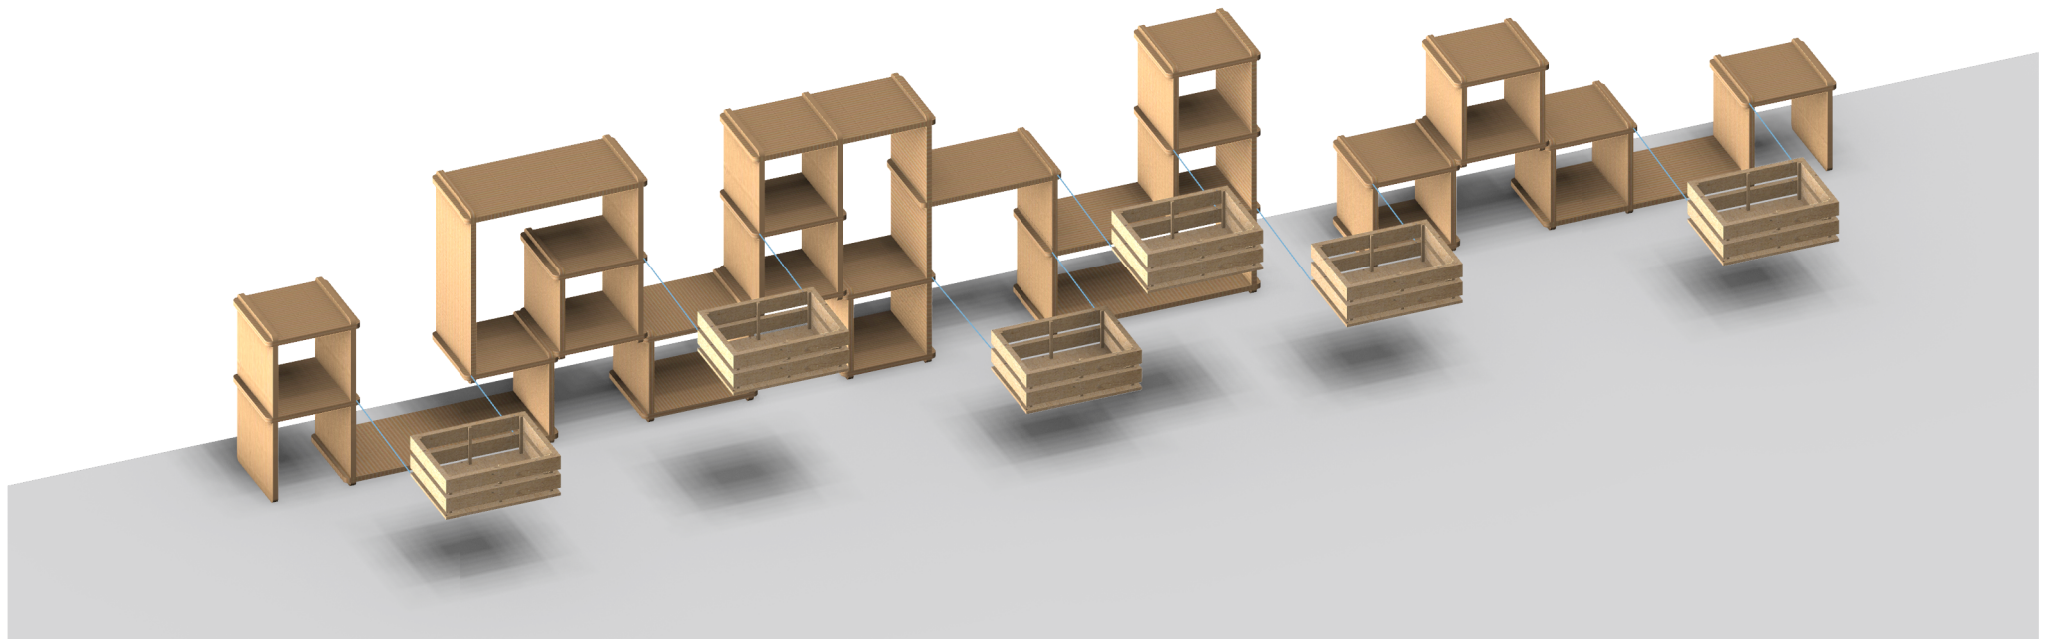

ASSEMBLY

Vertical pieces from left to right and from top to bottom:

- Family 1 x 2
- Family 2
- Family 8
- Family 1 x 5
- Family 4
- Family 1 x 4
- Family 2
- Family 4
- Family 2
- Family 1 x 7
- Family 4
- Family 1

Horizontal pieces from left to right:

- Family 3
- Family 4
- Family 2
- Family 1 x 2
- Family 4
- Family 1 x 2
- Family 4 x 2
- Family 1
- Family 5
- Family 4 x 2
- Family 5
- Family 1 x 8

MATERIALS

2.5 centimeter thick cardboard sheets and recycled fruit baskets

MOUNTING

Assembly of interlocking parts

FUNCTION

Seats, supports and supports for fruit boxes for planting or storage

TIME

Assembly time: 50 minutes