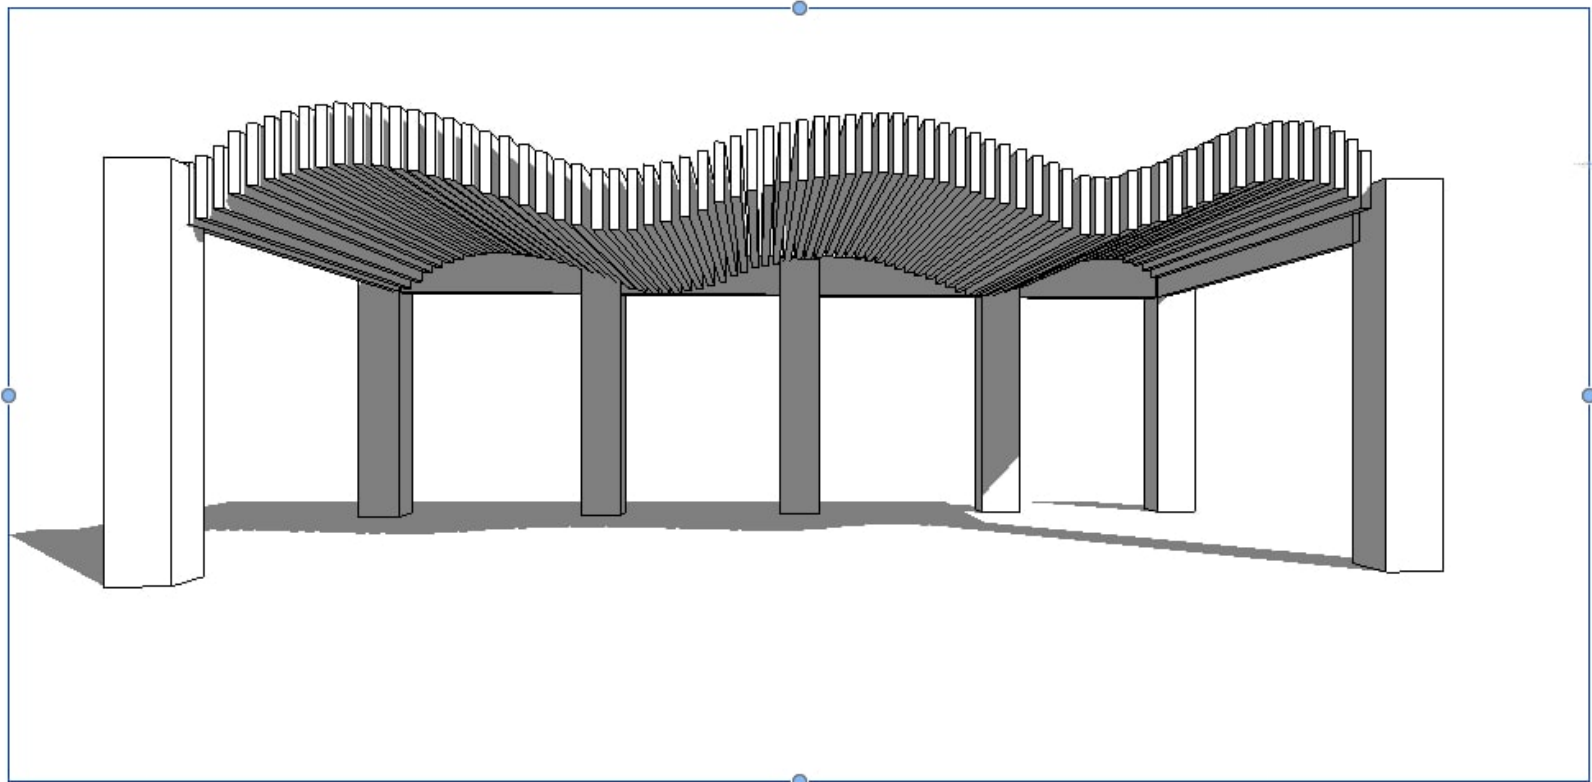

Architecture Structure Systems Insert Annotate Analyze Massing & Site Collaborate View Manage Add-Ins **Modify | Cameras**

Select Properties Clipboard Geometry Modify View Measure Create Crop Camera

Modify | Cameras

**Project Browser - ISB Assembly**

- Views (all)
  - Floor Plans
    - Level 1
    - Level 2**
    - Site
  - Ceiling Plans
    - Level 1
    - Level 2
  - 3D Views
  - Elevations (Building Elevations)
    - East
    - North
    - South
    - West
  - Legends
  - Schedules/Quantities
  - Sheets (all)
  - Families
    - Annotation Symbols
    - Cable Trays
    - Ceilings
    - Columns
    - Conduits
    - Curtain Panels
    - Curtain Systems

Perspective

Click to select, TAB for alternates, CTRL adds, SHIFT unselects.

Main Model