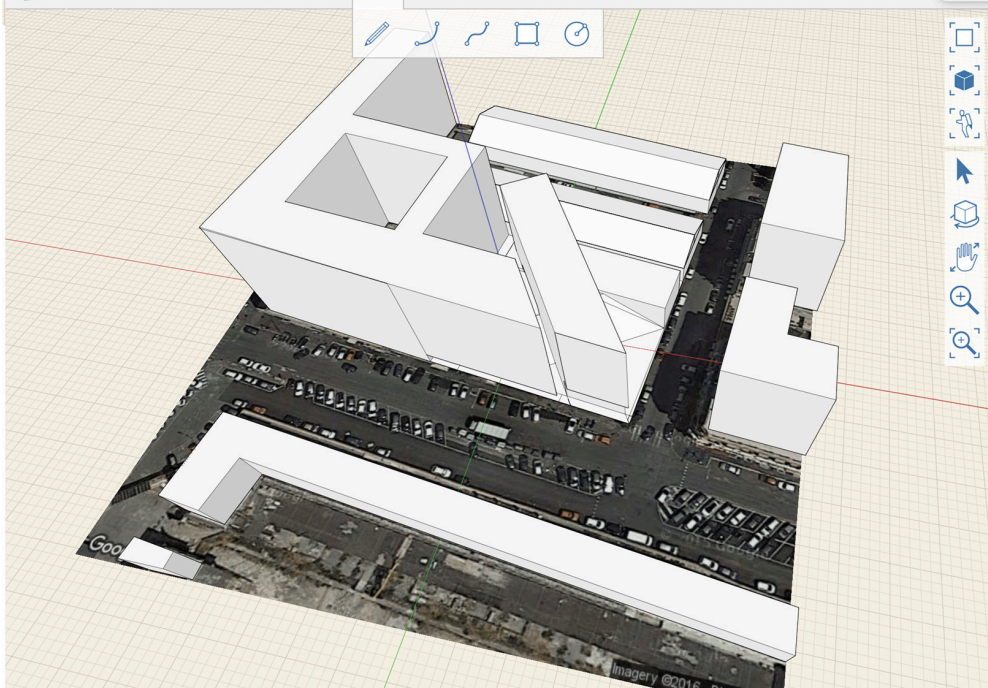

Click on a weather station to view the climate data at that location. This weather station will be used for analytical features.

[Learn more...](#)

Properties

Location
Via Francesco Negri, 9, 00154 Roma, Italy

Gross Area

0 sq m

Target Area 0 sm

Floor Area Ratio

0.00

Site Area 0 sm

Properties

Location
Via Francesco Negri, 9, 00154 Roma, Italy

Gross Area

0 sq m

Target Area 0 sm

Floor Area Ratio

0.00

Site Area 0 sm