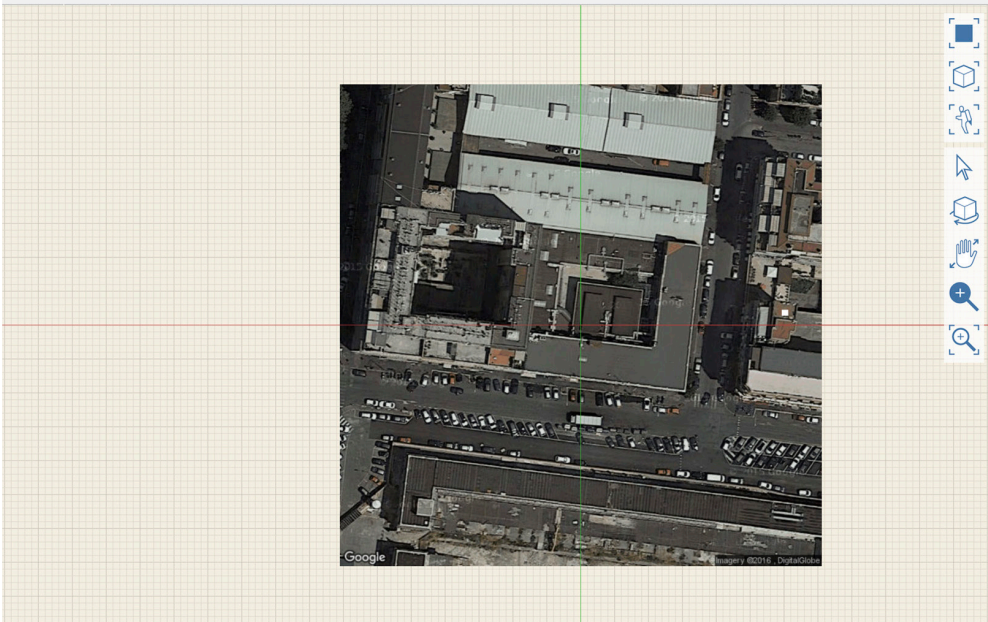

Location and Weather

Use the search box to find an address, city, or landmark. Then drag the pin to adjust the location. Click Finish to set the location only, or click Import Satellite Image to crop a satellite image for site context.

Click on a weather station to view the climate data at that location. This weather station will be used for analytical features.

[Learn more...](#)

Properties

Location
Via Francesco Negri, 9, 00154 Roma, Italy

Gross Area

0 sq m

Target Area 0 sm

Floor Area Ratio

0.00

Site Area 0 sm

Properties

Location
Via Francesco Negri, 9, 00154 Roma, Italy

Gross Area

0 sq m

Target Area 0 sm

Floor Area Ratio

0.00

Site Area 0 sm